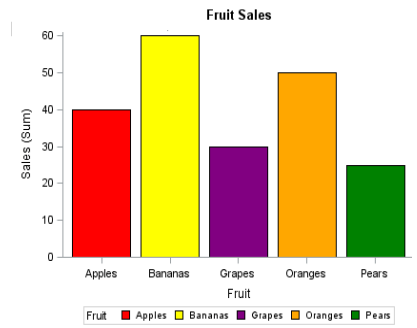

Graph Features

Bar Graph

401	402	403	404	405	406	407	408	409	410
411	412	413	414	415	416	417	418	419	420
421	422	423	424	425	426	427	428	429	430
431	432	433	434	435	436	437	438	439	440
441	442	443	444	445	446	447	448	449	450
451	452	453	454	455	456	457	458	459	460
461	462	463	464	465	466	467	468	469	470
471	472	473	474	475	476	477	478	479	480
481	482	483	484	485	486	487	488	489	490
491	492	493	494	495	496	497	498	499	500