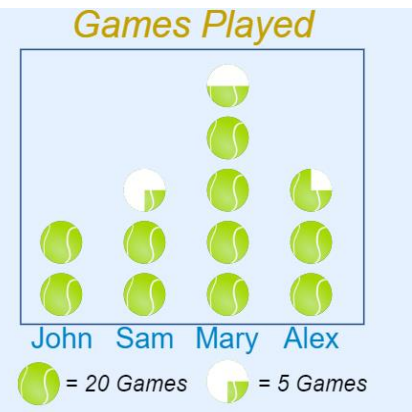

Pictograph

901	902	903	904	905	906	907	908	909	910
911	912	913	914	915	916	917	918	919	920
921	922	923	924	925	926	927	928	929	930
931	932	933	934	935	936	937	938	939	940
941	942	943	944	945	946	947	948	949	950
951	952	953	954	955	956	957	958	959	960
961	962	963	964	965	966	967	968	969	970
971	972	973	974	975	976	977	978	979	980
981	982	983	984	985	986	987	988	989	990
991	992	993	994	995	996	997	998	999	1,000